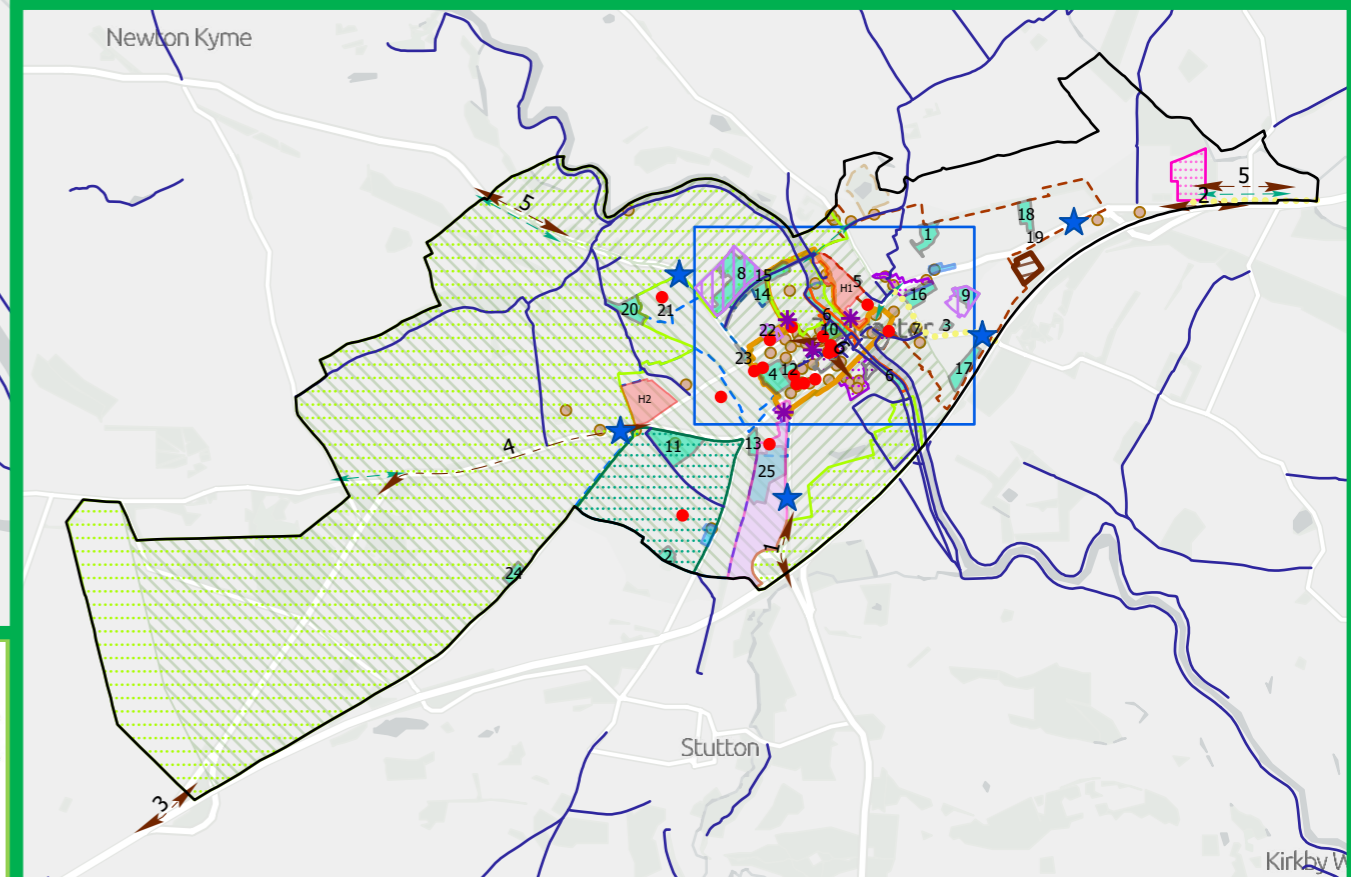

Tadcaster Neighbourhood Development Plan

Policies Map Submission (Reg 15) Version

1. **The Built Environment: Heritage, Development and Design**
2. Conservation Area (Policy BE1)
   - Local Heritage Areas (Policy BE2 / BE3 / BE4)
   - Non-Designated Heritage Assets (Policy BE5)
   - Tadcaster East Character Area (Policy BE5)
   - Tadcaster West Character Area (Policy BE6)
   - Town Gateways (Policy BE7)
3. **The Green and Natural Environment**
4. Limestone Ridge Blue and Green Infrastructure Corridor (Policy GNE1)
   - Wharfe Corridor Infrastructure Corridor (GNE1)
   - Locally Important Landscape Area (Policy GNE2)
   - Local Green Space (Policy GNE2)
   - Tadcaster Riverside Park
   - New Green and Open Space Provision (Policy GNE6)
   - Brickyard Pond (Policy GNE7)
   - Land at Sunnyfield (GNE8)
   - Weir (Policy GNE11)
5. **The Town Centre**
6. Tadcaster Town Centre (Policy TC1)
7. **Community Facilities and Services**
8. Community Facility (Policy CFS1)
   - South-West Tadcaster Area Boundary (Policies CFS3 & H4)
   - Primary School (Policy CFS2)
9. **Housing**
10. Tadcaster Publication Local Plan Housing Sites
11. **Economic Development**
12. Land at Roman Road (Policy E2)
    - Local Shopping and Service Area (Policy E4 & E5)
13. **Traffic Transport and Travel**
14. Walking Cycling and Horse Riding Provision (TTT1)
    - Highway Improvement Scheme (Policy TTT2)
    - Car Park (Policy TTT3)
    - Potential Car Park (Policy TTT3)
    - National Cycle Network
    - Public Rights of Way
15. **Land at London Road**
16. Land at London Road (Policy LR1)