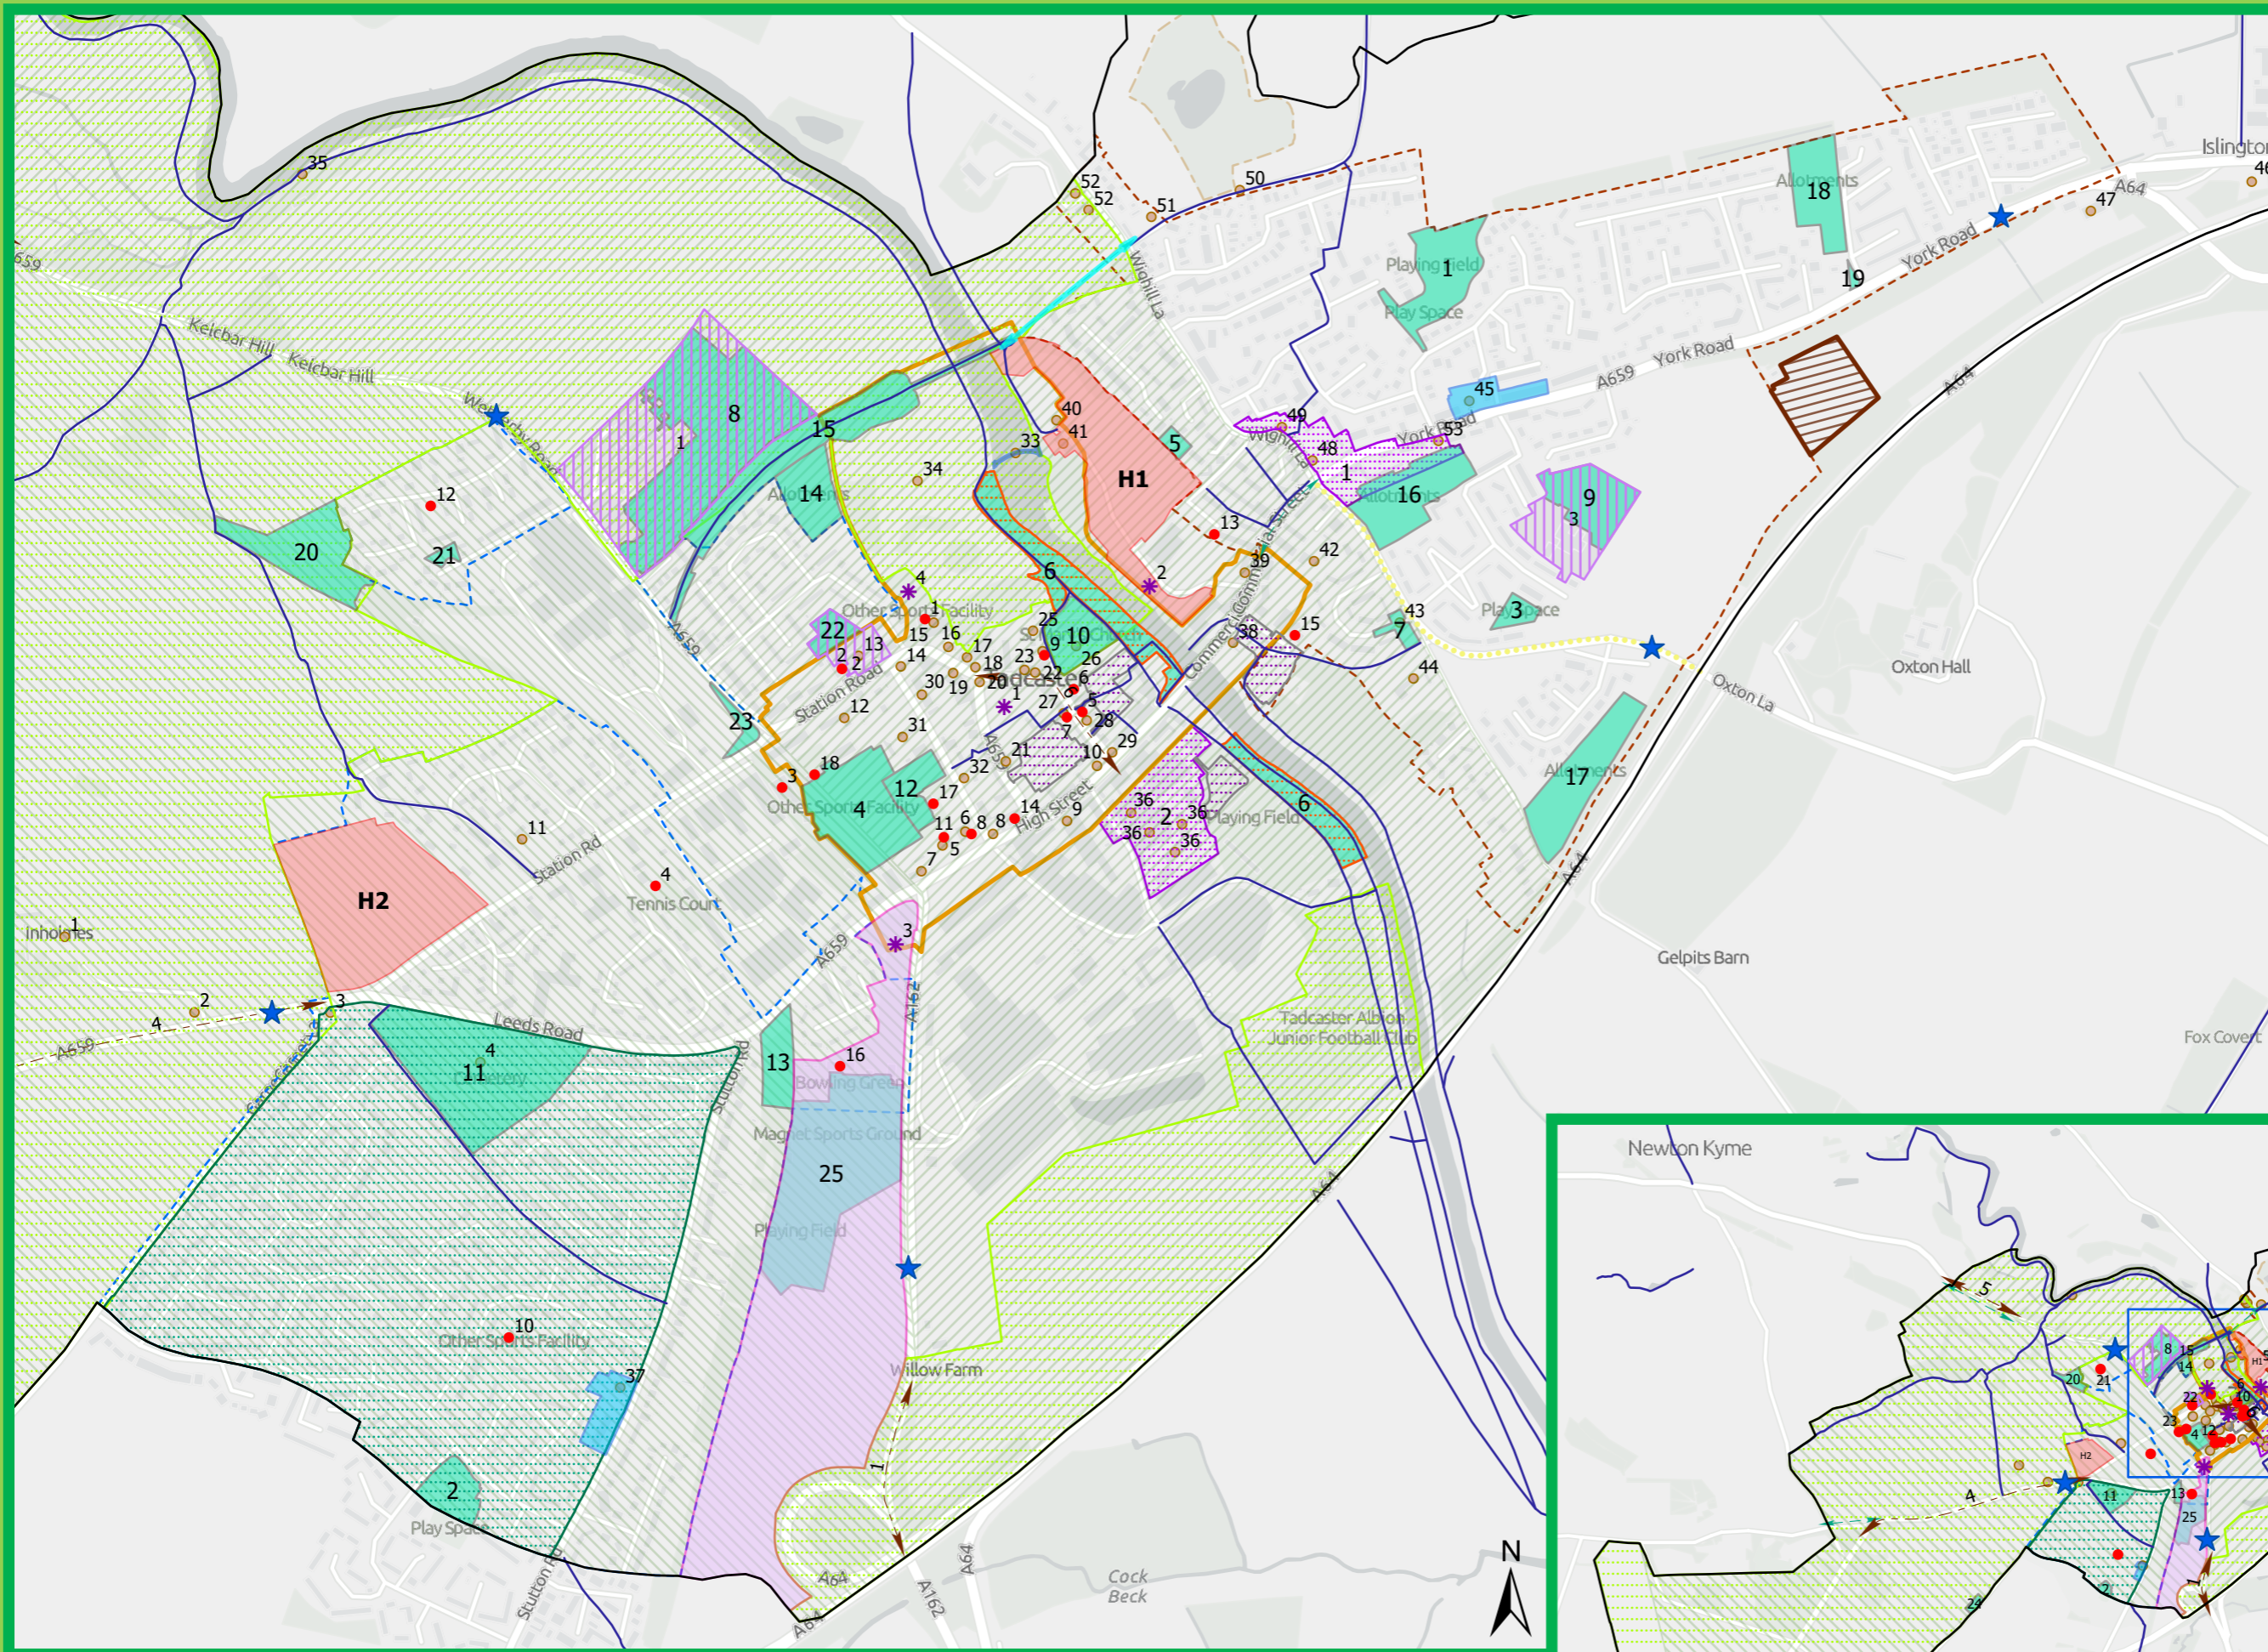

Tadcaster Neighbourhood Development Plan

Policies Map Submission (Reg 15) Version

1. **The Built Environment: Heritage, Development and Design**
2. Conservation Area (Policy BE1)
   - Local Heritage Areas (Policy BE2 / BE3 / BE4)
   - Non-Designated Heritage Assets (Policy BE5)
   - Tadcaster East Character Area (Policy BE5)
   - Tadcaster West Character Area (Policy BE6)
   - Town Gateways (Policy BE7)
3. **The Green and Natural Environment**
4. Limestone Ridge Blue and Green Infrastructure Corridor (Policy GNE1)
   - Wharfe Corridor Infrastructure Corridor (GNE1)
   - Locally Important Landscape Area (Policy GNE2)
   - Local Green Space (Policy GNE2)
   - Tadcaster Riverside Park
   - New Green and Open Space Provision (Policy GNE6)
   - Brickyard Pond (Policy GNE7)
   - Land at Sunnyfield (GNE8)
   - Weir (Policy GNE11)
5. **The Town Centre**
6. Tadcaster Town Centre (Policy TC1)
7. **Community Facilities and Services**
8. Community Facility (Policy CFS1)
   - South-West Tadcaster Area Boundary (Policies CFS3 & H4)
   - Primary School (Policy CFS2)
9. **Housing**
10. Tadcaster Publication Local Plan Housing Sites
11. **Economic Development**
12. Land at Roman Road (Policy E2)
    - Local Shopping and Service Area (Policy E4 & E5)
13. **Traffic Transport and Travel**
14. Walking Cycling and Horse Riding Provision (TTT1)
    - Highway Improvement Scheme (Policy TTT2)
    - Car Park (Policy TTT3)
    - Potential Car Park (Policy TTT3)
    - National Cycle Network
    - Public Rights of Way
15. **Land at London Road**
16. Land at London Road (Policy LR1)